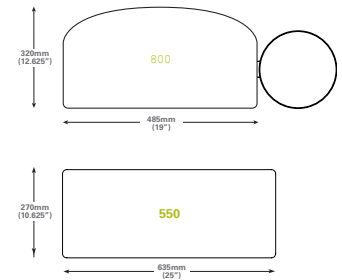

Straight Desk Configuration

Recommended Platforms

- 900 Standard keyboard platform with Clip Mouse *shown*
- 500 Big keyboard platform *shown*
- 950 Standard Compact keyboard platform with Clip Mouse
- 550 Big Compact keyboard platform

Diagonal Desk Configuration

Recommended Platforms

- 700 Diagonal keyboard platform with Clip Mouse *shown*
- 400 Diagonal Big keyboard platform *shown*
- 900 Standard keyboard platform with Clip Mouse
- 950 Standard Compact keyboard platform with Clip Mouse

Radiused Desk Configuration

Recommended Platforms

- 800 Radiused keyboard platform with Clip Mouse *shown*
- 550 Big Compact keyboard platform *shown*
- 900 Standard keyboard platform with Clip Mouse
- 950 Standard Compact keyboard platform with Clip Mouse