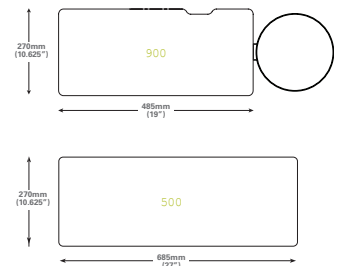

Straight Desk Configuration

Recommended Platforms

- 900 Standard keyboard platform with Clip Mouse *shown*
- 500 Big keyboard platform *shown*
- 950 Standard Compact keyboard platform with Clip Mouse
- 550 Big Compact keyboard platform