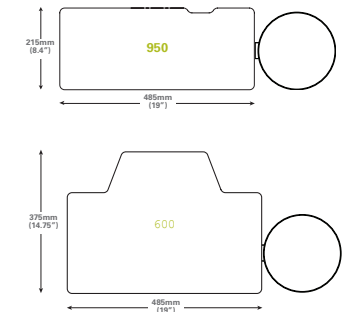

Diagonal Desk Configuration

Recommended Platforms

- 700 Diagonal keyboard platform with Clip Mouse *shown*
- 400 Diagonal Big keyboard platform *shown*
- 900 Standard keyboard platform with Clip Mouse
- 950 Standard Compact keyboard platform with Clip Mouse

Radiused Desk Configuration

Recommended Platforms

- 800 Radiused keyboard platform with Clip Mouse *shown*
- 550 Big Compact keyboard platform *shown*
- 900 Standard keyboard platform with Clip Mouse
- 950 Standard Compact keyboard platform with Clip Mouse

90-Degree Desk with DE200 Corner Sleeve Configuration

Recommended Platforms

- 950 Standard Compact keyboard platform with Clip Mouse *shown*
- 600 Extender keyboard platform with Clip Mouse *shown*
- 700 Diagonal keyboard platform with Clip Mouse
- 900 Standard keyboard platform with Clip Mouse