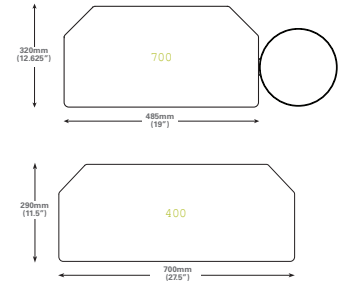

Diagonal Desk Configuration

Recommended Platforms

- 700 Diagonal keyboard platform with Clip Mouse *shown*
- 400 Diagonal Big keyboard platform *shown*
- 900 Standard keyboard platform with Clip Mouse
- 950 Standard Compact keyboard platform with Clip Mouse

Radiused Desk Configuration

Recommended Platforms

- 800 Radiused keyboard platform with Clip Mouse *shown*
- 550 Big Compact keyboard platform *shown*
- 900 Standard keyboard platform with Clip Mouse
- 950 Standard Compact keyboard platform with Clip Mouse

90-Degree Desk with DE200 Corner Sleeve Configuration

Recommended Platforms

- 950 Standard Compact keyboard platform with Clip Mouse *shown*
- 600 Extender keyboard platform with Clip Mouse *shown*
- 700 Diagonal keyboard platform with Clip Mouse
- 900 Standard keyboard platform with Clip Mouse