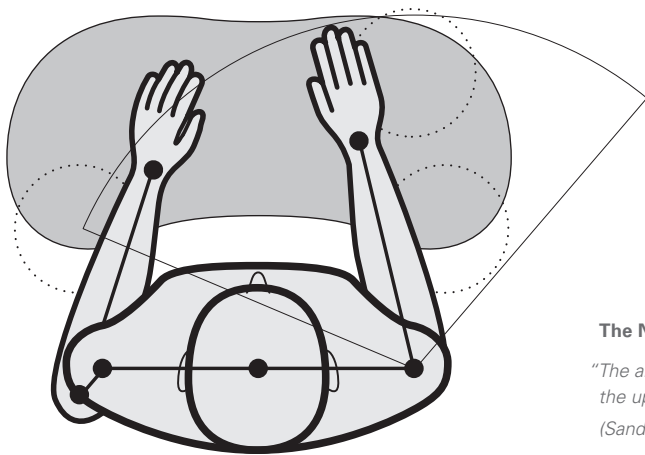

—Professor Alan Hedge, Cornell University

Without a keyboard support

- User hunches forward
- Wrists extended
- No chair support
- Risk of carpal tunnel syndrome and neck, shoulder and back pain

With a keyboard support

- Relaxed upper body
- Straight wrists
- User's back engaged with chair
- Neutral, low-risk, sustainable posture

The Neutral Reach Zone

"The area that can be conveniently reached with a sweep of the forearm while the upper arm hangs in a natural position at the side."

(Sanders & McCormick, 1993)

Humanscale keyboard systems ensure nearly all users can work consistently within their Neutral Reach Zone to maintain a low-risk posture.

Keyboard Components

Mechanisms

Humanscale offers nine award-winning, negative-tilt mechanism options, from our 5G, to our 5G, which combines easy dial-a-tilt and height adjustability with the strongest, most stable arm on the market. All of our mechanisms encourage low-risk typing postures and feature easy and intuitive adjustability.