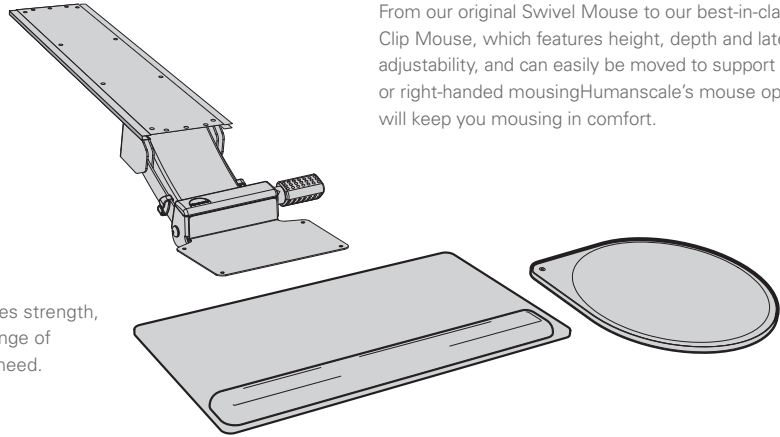

- Relaxed upper body
- Straight wrists
- User's back engaged with chair
- Neutral, low-risk, sustainable posture

The Neutral Reach Zone

"The area that can be conveniently reached with a sweep of the forearm while the upper arm hangs in a natural position at the side."

(Sanders & McCormick, 1993)

Humanscale keyboard systems ensure nearly all users can work consistently within their Neutral Reach Zone to maintain a low-risk posture.

Keyboard Components

Mechanisms

Humanscale offers nine award-winning, negative-tilt mechanism options, from our 5G, to our 5G, which combines easy dial-a-tilt and height adjustability with the strongest, most stable arm on the market. All of our mechanisms encourage low-risk typing postures and feature easy and intuitive adjustability.

Mouse Platforms

From our original Swivel Mouse to our best-in-class Clip Mouse, which features height, depth and lateral adjustability, and can easily be moved to support left- or right-handed mousing, Humanscale's mouse options will keep you mousing in comfort.